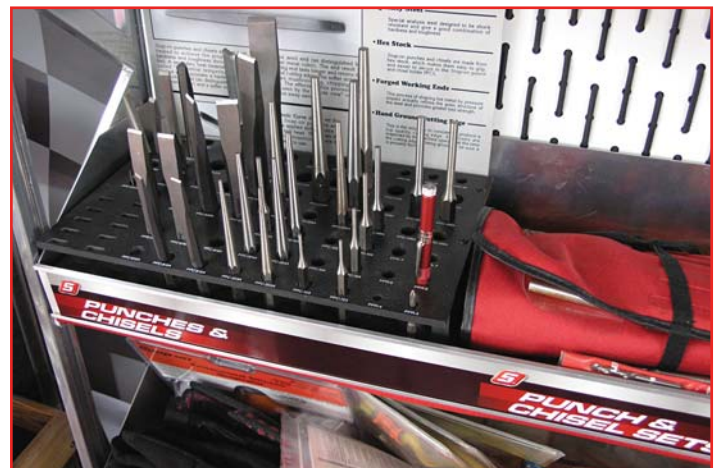

XLERATOR

Tech Supply Center

ENTICE... with XLerator

Increase replacement parts sales with LDV's XLERATOR Tech Supply Center.

The XLERATOR Tech Supply Center (PN #68160039) is designed to organize and merchandise the products that your customers need every day. Mounted on the rear door, this display will draw customers to the back of your Mobile Tool Store allowing them to see your entire tool selection.

This powder-coated aluminum display attaches quickly and easily. Apply the Tech Supply Center graphic (PN #63010067) to your door and this display will really catch your customer's attention.

The five shelves hold plenty of product lines and available shelf graphics (PN #63010068) provide immediate direction for customers to locate what they need.

For more information on the XLERATOR Tech Supply Center contact LDV at 1-800-558-5986.

Product Description	Part Number	Price
Tech Supply Center Display	68160039	\$686.00
Tech Supply Center Display - with door and shelf graphics (complete package)	68160144	\$866.00
Tech Supply Center Door Graphic	63010067	\$100.00
Tech Supply Center Shelf Graphics	63010068	\$80.00