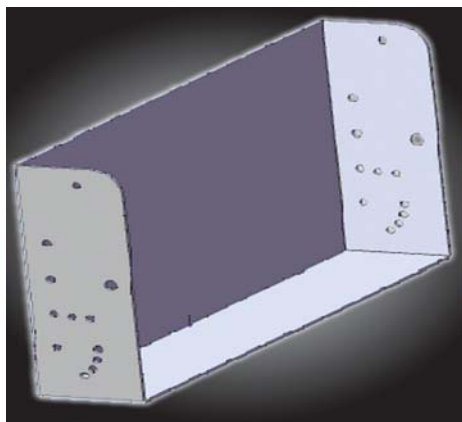

# Introducing the New XLerator Adjustable Diagnostic Display

PN	Description	Price
68160295	Adjustable Diagnostic Display	\$250.00

**Creating high visibility of your Diagnostic product line is easy to achieve with the new Adjustable Diagnostic Display.**

Consistent with the look of the Power Tool Display, the new Adjustable Diagnostic Display allows you to show off your diagnostics in an all new way! Featuring the Snap-on "S" cutout on the sides with four powder-coated vertical trays, the new slim line design is only 20-inches wide and 30-inches high. The display angle brackets can be adjusted and spaced for a unique merchandising and demonstration area.

This attention-grabbing retail display organizes and showcases the Snap-on MODIS, SOLUS Pro, Vantage Pro, and ETHOS hand-held diagnostic products and accessories. The new Adjustable Diagnostic Display has two mounting options; the 30-inch long side angle brackets mount on E-trac or directly to wall.