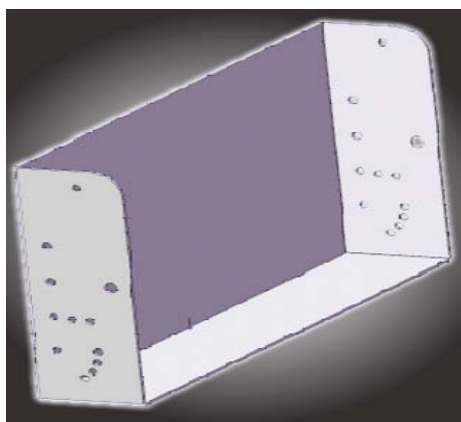

Adjustable Diagnostic Display

PN	Description	Price
68160295	Adjustable Diagnostic Display	\$224.00

Creating high visibility of your Diagnostic product line is easy to achieve with the new Adjustable Diagnostic Display.

Consistent with the look of the Power Tool Display, the Adjustable Diagnostic Display allows you to show off your diagnostics in an all new way! Featuring the Snap-on "S" cutout on the sides with four powder-coated vertical trays, the new slim line design is only 20-inches wide and 30-inches high. The display angle brackets can be adjusted and spaced for a unique merchandising and demonstration area.

This attention-grabbing retail display organizes and showcases the Snap-on MODIS, SOLUS Pro, Vantage Pro, and ETHOS hand-held diagnostic products and accessories. The new Adjustable Diagnostic Display has two mounting options; the 30-inch long side angle brackets mount on E-track or directly to wall.